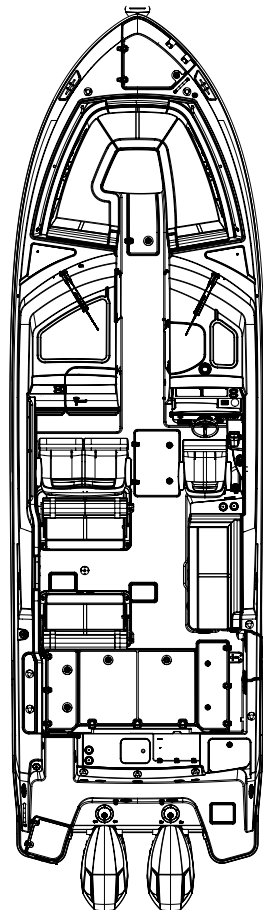

## MEET THE ACCLAIMED FLAGSHIP OF THE VANTAGE FAMILY

Our largest dual console brings family and friends together on the water like no boat you've ever encountered. An expansive deck is surrounded by luxurious seating, including our award-winning convertible port lounge and an inward-facing couch at starboard. The dual console seats two on the port side and gives the captain the visibility and technology to lead any adventure with ease. A sleek and protective hardtop and half or full windshield options shield you from the weather, and a large head means comfort for all. With Whaler's legendary unsinkable hull and premium, rock-solid performance, the 330 Vantage will transform the way you and your crew experience the water.

#### **SPECIFICATIONS**

L.O.A. 33' 0" (10.06 m)

BEAM 10' 4" (3.15 m)

DRAFT 25" (0.63 m)

WEIGHT (with engine & fuel) 14,784 lbs (6,706 kg)

PERSONS CAPACITY 14

FUEL CAPACITY 285 gallons (1,078 L)